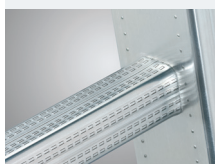

Zügig hoch.

ProfiStep® duo

GB

Rope-operated ladder, 2-section

- Tear-resistant rope pull for safe and easy one-handed height adjustment
- Sturdy guide parts and plastic pulleys
- Length and cross-profiled rungs
- Extremely sturdy thanks to double-beaded rail-rung joins
- Full surface contact feet
- Maximum load capacity 150 kg